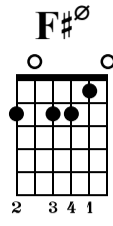

CS: F# Locrian (Blue Form)

The-Art-of-Guitar.com

Standard tuning

♩ = 115

F#^o

od. guit.

Musical notation for measures 1-4. Treble clef, key signature of one sharp (F#), 4/4 time signature. The notation includes a melodic line and a guitar tablature line with fret numbers and string indicators (T, A, B).

Musical notation for measures 5-8. Treble clef, key signature of one sharp (F#), 4/4 time signature. The notation includes a melodic line and a guitar tablature line with fret numbers and string indicators (T, A, B).

Musical notation for measures 9-10. Treble clef, key signature of one sharp (F#), 4/4 time signature. The notation includes a melodic line and a guitar tablature line with fret numbers and string indicators (T, A, B).

Musical notation for measures 11-12. Treble clef, key signature of one sharp (F#), 4/4 time signature. The notation includes a melodic line with slurs and accents, and a guitar tablature line with fret numbers and string indicators (T, A, B). Phrasing includes "1/2" and "full" markings.