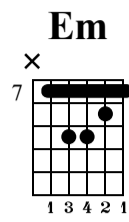

CS: E Aeolian (Yellow Form)

The-Art-of-Guitar.com

Standard tuning

♩ = 75

Em

dist. guit.

1

Musical notation for measure 1: Treble clef, key signature of one sharp (F#), 4/4 time signature. The melody consists of quarter notes: F#4, A4, B4, A4, G#4, F#4, E4, D4. The guitar tablature below shows fret numbers: 12-8-12-10-10-12-10-8.

2

Musical notation for measure 2: Treble clef, key signature of one sharp (F#), 4/4 time signature. The melody consists of quarter notes: F#4, A4, B4, A4, G#4, F#4, E4, D4. The guitar tablature below shows fret numbers: 8-10-8-11-12-8-11-9.

3

Musical notation for measure 3: Treble clef, key signature of one sharp (F#), 4/4 time signature. The melody consists of quarter notes: F#4, A4, B4, A4, G#4, F#4, E4, D4. The guitar tablature below shows fret numbers: 10-11-9-7-8-9-7-10.

4

Musical notation for measure 4: Treble clef, key signature of one sharp (F#), 4/4 time signature. The melody consists of quarter notes: F#4, A4, B4, A4, G#4, F#4, E4, D4. The guitar tablature below shows fret numbers: 12-8-12-10-10-12-10-8.

5

Musical notation for measure 5: Treble clef, key signature of one sharp (F#), 4/4 time signature. The melody consists of quarter notes: F#4, A4, B4, A4, G#4, F#4, E4, D4. The guitar tablature below shows fret numbers: 8-10-8-11-12-8-11-9.

6

Musical notation for measure 6: Treble clef, key signature of one sharp (F#), 4/4 time signature. The melody consists of quarter notes: F#4, A4, B4, A4, G#4, F#4, E4, D4. The guitar tablature below shows fret numbers: 10-11-9-7-8-9-7-10.

7

Musical notation for measure 7: Treble clef, key signature of one sharp (F#), 4/4 time signature. The melody consists of quarter notes: F#4, A4, B4, A4, G#4, F#4, E4, D4. The guitar tablature below shows fret numbers: 11-7-10-9-9-10-9-7.

8

Musical notation for measure 8: Treble clef, key signature of one sharp (F#), 4/4 time signature. The melody consists of quarter notes: F#4, A4, B4, A4, G#4, F#4, E4, D4. The guitar tablature below shows fret numbers: 7-9-7-10-10-7-10-9.

9

Musical notation for measure 9: Treble clef, key signature of one sharp (F#), 4/4 time signature. The melody consists of quarter notes: F#4, A4, B4, A4, G#4, F#4, E4, D4. The guitar tablature below shows fret numbers: 9-10-9-7-7-9-7-10.

10

Musical notation for measure 10: Treble clef, key signature of one sharp (F#), 4/4 time signature. The melody consists of quarter notes: F#4, A4, B4, A4, G#4, F#4, E4, D4. The guitar tablature below shows fret numbers: 9-10-9-7-7-9-7-10.

11

Musical notation for measure 11: Treble clef, key signature of one sharp (F#), 4/4 time signature. The melody consists of quarter notes: F#4, A4, B4, A4, G#4, F#4, E4, D4. The guitar tablature below shows fret numbers: 9-10-9-7-7-9-7-10.

12

Musical notation for measure 12: Treble clef, key signature of one sharp (F#), 4/4 time signature. The melody consists of quarter notes: F#4, A4, B4, A4, G#4, F#4, E4, D4. The guitar tablature below shows fret numbers: 9-10-9-7-7-9-7-10.