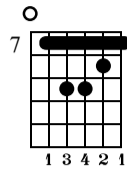

CS: E Aeolian (Blue Form)

The-Art-of-Guitar.com

Em

Standard tuning

♩ = 115

Em

od. guit.

Musical notation for measures 1-4. Treble clef, key signature of one sharp (F#), 4/4 time signature. The melody consists of eighth and quarter notes. The guitar tablature below shows fret numbers for each note.

1 2 3 4

12-14 10-12-14 10-12-14 11-12-14 12-13-15 12-14 15-14-12 15-13-12 14-12 11 14-12-10 14-12-10 14

Musical notation for measures 5-8. Treble clef, key signature of one sharp (F#), 4/4 time signature. The melody continues with eighth and quarter notes. The guitar tablature below shows fret numbers for each note.

5 6 7 8

12-10-12-14 10-12-14 10 12-14 11-12-14 12-13-15 12-14 15-14-12 15-13-12 14-12-11 14

Musical notation for measures 9-12. Treble clef, key signature of one sharp (F#), 4/4 time signature. The melody includes slurs and accents. The guitar tablature below includes slurs and accents, with 'full' and '1/2' markings for bends.

9 10 11 12

full full 1/2 P sl.

14 15 14 14 14 12 15 11 13 11 12 14 12 11 12 14 14

Musical notation for measures 13-17. Treble clef, key signature of one sharp (F#), 4/4 time signature. The melody includes slurs and accents. The guitar tablature below includes slurs and accents, with 'full' and '1/2' markings for bends.