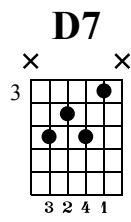

# CS: D Mixolydian (Yellow Form)

The-Art-of-Guitar.com

Standard tuning

♩ = 75

D7

dist.guit.

The musical score is presented in four systems, each with a treble clef staff and a guitar tablature staff. The key signature is one sharp (F#) and the time signature is 4/4. The first system contains measures 1-3, the second system measures 4-5, the third system measures 6-7, and the fourth system measures 8-9. The tablature staff is labeled 'T', 'A', and 'B' for the treble, auxiliary, and bass strings respectively. Measure numbers 1 through 9 are indicated above the treble clef staff. The piece concludes with a double bar line at the end of measure 9.