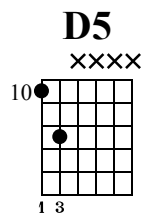

# CS D Mixolydian (Indigo Form)

The-Art-of-Guitar.com

Standard tuning

♩ = 140

D5

od. guit.