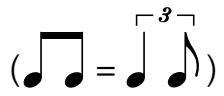

# CS D Mixolydian (Indigo Form)

The-Art-of-Guitar.com

Standard tuning

♩ = 140

D5

od. guit.