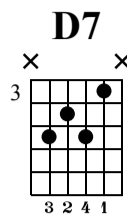

CS: D Mixolydian (Blue Form)

The-Art-of-Guitar.com

Standard tuning

♩ = 115

D7

od. guit.

Musical notation for measures 1-4. Treble clef, key signature of one sharp (F#), 4/4 time. Includes guitar tablature with fret numbers and string indicators (T, A, B).

Musical notation for measures 5-7. Treble clef, key signature of one sharp (F#), 4/4 time. Includes guitar tablature with fret numbers and string indicators (T, A, B).

Musical notation for measures 8-11. Treble clef, key signature of one sharp (F#), 4/4 time. Includes slurs, accents, and a 'full' dynamic marking. Includes guitar tablature with fret numbers and string indicators (T, A, B).

Musical notation for measures 12-15. Treble clef, key signature of one sharp (F#), 4/4 time. Includes slurs, accents, and a 'full' dynamic marking. Includes guitar tablature with fret numbers and string indicators (T, A, B).

Musical notation for measures 16-17. Treble clef, key signature of one sharp (F#), 4/4 time. Includes slurs and accents. Includes guitar tablature with fret numbers and string indicators (T, A, B).