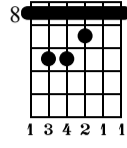

CS: C Lydian (Yellow Form)

The-Art-of-Guitar.com

C

Standard tuning

♩ = 75

C

dist. guit.

Musical notation for measures 1-3. The staff shows a treble clef, a key signature of one sharp (F#), and a 4/4 time signature. The melody consists of eighth notes. The guitar tablature below shows fret numbers for each note.

1 2 3

TAB: 12 10 8 10 8 12 8 | 8 12 10 11 12 10 8 9 | 10 8 11 7 8 11 9 10

Musical notation for measures 4-6. The staff shows a treble clef, a key signature of one sharp (F#), and a 4/4 time signature. The melody consists of eighth notes. The guitar tablature below shows fret numbers for each note.

4 5 6

TAB: 11 9 7 9 9 7 10 7 | 7 10 9 10 10 9 7 9 | 9 7 10 7 7 10 9 10

Musical notation for measures 7-9. The staff shows a treble clef, a key signature of one sharp (F#), and a 4/4 time signature. The melody consists of eighth notes. The guitar tablature below shows fret numbers for each note.