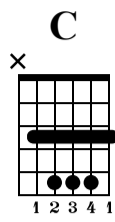

CS: C Lydian (Red Form)

The Art of Guitar.com

Standard tuning

♩ = 95

dist.guit.

C

1 2 3 4

5 6 7 8