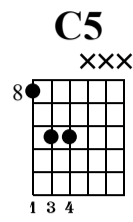

CS: C Lydian (Green Form)

The-Art-of-Guitar.com

Standard tuning

♩ = 69

C5

dist.guit.

1

2

TAB

8-10-12 9-10-12 9-10-12 9-11-12 10-12-13 10 12-14-12-10 13-12-10 12-11-9 12-10-9 12-10-9

3

4

TAB

12-10-8-10-12 9-10-12 9-10-12 9-11-12 10-12 13 10-12-14-12-10 13-12-10 12-11-9 12-10

5

6