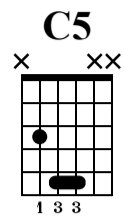

CS: C Lydian (Blue Form)

The-Art-of-Guitar.com

Standard tuning

♩ = 115

C5

od. guit.

1 2 3 4

10-12-14 11-12-14 12-13-15 12-14-15 15-14-12 15-13-12 14-12-11 14-12-10 14-12-10 14-12-10-10-12-14 10-12-14 10-12-14 11-12-14 12-13-15 12-14-15

5 6 7 8

15-14-12 15-13-12 14-12-11 14-12-10 14-12-10 14-12-10-10-12-14 10-12-14 10-12-14 11-12-14 12-13-15 12-14-15 15-14-12 15-13-12-13

9 10

H P sl. H P sl. H P sl.

12 14 12 10 12 12 14 12 10 12 14 12 10