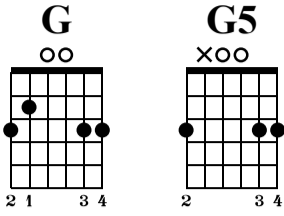

# CS: The "Modified Big Dipper" Shape

Standard tuning

♩ = 78

G

od.guit.

Musical notation for measures 1-3. Treble clef, key signature of one sharp (F#), 4/4 time signature. Measure 1 starts with a G chord. The guitar tablature below shows fret numbers for strings T, A, and B.

Musical notation for measures 4-6. Measure 5 includes a 'full' vibrato marking. The guitar tablature continues with fret numbers and includes 'P' (palm mute) markings.

Musical notation for measures 7-9. Measure 7 includes a 'full' vibrato marking. The guitar tablature continues with fret numbers and includes 'P' (palm mute) and 'sl.' (slide) markings.

Musical notation for measures 10-13. Measure 13 ends with a G5 chord. The guitar tablature continues with fret numbers and includes 'sl.' (slide) and 'H' (hammer-on) markings.