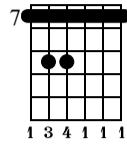

CS: B Phrygian (Red Form)

The Art of Guitar.com

Bm

Standard tuning

♩ = 95

dist.guit.

Bm