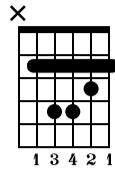

# CS: B Phrygian (Orange Form)

The-Art-of-Guitar.com

Bm

Standard tuning

♩ = 111

Bm

dist.guit.

Musical notation for measures 1-4. The top staff is a treble clef with a key signature of one sharp (F#) and a 4/4 time signature. The bottom staff is a guitar TAB with strings labeled T, A, B. Measure 1: Treble clef has notes G4, A4, B4, C5. TAB has 7, 5, 9, 9. Measure 2: Treble clef has notes D5, E5, F#5, G5. TAB has 7, 7, 7, 10. Measure 3: Treble clef has notes G5, F#5, E5, D5. TAB has 7, 7, 7, 9. Measure 4: Treble clef has notes C5, B4, A4, G4. TAB has 9, 5, 7.

Musical notation for measures 5-8. Measure 5: Treble clef has eighth notes G4, A4, B4, C5, D5, E5, F#5, G5. TAB has 7, 7, 7, 5, 5, 5, 9, 9, 9. Measure 6: Treble clef has eighth notes G5, F#5, E5, D5, C5, B4, A4, G4. TAB has 7, 7, 7, 7, 7, 7, 7, 7. Measure 7: Treble clef has eighth notes G5, F#5, E5, D5, C5, B4, A4, G4. TAB has 7, 7, 7, 7, 7, 7, 7, 7. Measure 8: Treble clef has eighth notes G5, F#5, E5, D5, C5, B4, A4, G4. TAB has 9, 9, 9, 9, 9, 9, 9, 9.

Musical notation for measures 9-12. Measure 9: Treble clef has eighth notes G5, F#5, E5, D5, C5, B4, A4, G4. TAB has 10, 8, 7, 8, 7, 10, 7, 10. Measure 10: Treble clef has eighth notes G5, F#5, E5, D5, C5, B4, A4, G4. TAB has 8, 10, 8, 7, 8, 7, 9, 7. Measure 11: Treble clef has eighth notes G5, F#5, E5, D5, C5, B4, A4, G4. TAB has 9, 7, 9, 7, 5, 7, 5, 9. Measure 12: Treble clef has eighth notes G5, F#5, E5, D5, C5, B4, A4, G4. TAB has 5, 9, 7, 9, 7, 5, 7, 5.

Musical notation for measure 17. The top staff is a treble clef with a key signature of one sharp (F#) and a 4/4 time signature. The bottom staff is a guitar TAB with strings labeled T, A, B. Measure 17: Treble clef has a whole note G4. TAB has 7.