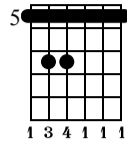

CS: A Dorian (Yellow Form)

The-Art-of-Guitar.com

Am

Standard tuning

♩ = 75

Am

dist.guit.

Musical notation for measures 1-4. The top staff is a treble clef with a key signature of one sharp (F#) and a 4/4 time signature. The bottom staff is a guitar TAB with fret numbers. Measure 1: Treble clef has notes G4, A4, B4, C5. TAB has 7, 10, 9, 10. Measure 2: Treble clef has notes C5, D5, E5, F5. TAB has 8, 12, 8, 10. Measure 3: Treble clef has notes G4, A4, B4, C5. TAB has 9, 10, 7, 7. Measure 4: Treble clef has notes G4, A4, B4, C5. TAB has 8, 7, 7.

Musical notation for measures 5-6. The top staff is a treble clef with a key signature of one sharp (F#) and a 4/4 time signature. The bottom staff is a guitar TAB with fret numbers. Measure 5: Treble clef has notes G4, A4, B4, C5. TAB has 12, 12, 10, 8, 10, 10, 8. Measure 6: Treble clef has notes G4, A4, B4, C5. TAB has 12, 8, 8, 12, 10, 12, 12, 10, 8. Measure 7: Treble clef has notes G4, A4, B4, C5. TAB has 10, 10, 8, 11, 8, 8, 11, 9, 11, 11, 9, 7, 9, 9, 7, 10.

Musical notation for measures 7-9. The top staff is a treble clef with a key signature of one sharp (F#) and a 4/4 time signature. The bottom staff is a guitar TAB with fret numbers. Measure 7: Treble clef has notes G4, A4, B4, C5. TAB has 7, 7, 10, 9, 10, 10, 9, 7, 9, 9, 7, 10, 7, 7, 10, 9. Measure 8: Treble clef has notes G4, A4, B4, C5. TAB has 10, 10, 9, 7, 9, 9, 7, 10, 7, 7, 10, 8, 10, 10, 8, 7. Measure 9: Treble clef has notes G4, A4, B4, C5. TAB has 7.