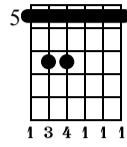

# CS: A Dorian (Red Form)

The-Art-of-Guitar.com

Am

Standard tuning

♩ = 95

dist.guit.

Am