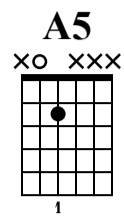

CS A Dorian (Indigo Form)

The-Art-of-Guitar.com

Standard tuning

♩ = 135

A5

od. guit.

12-12-12-14-14-14-15-15-15 | 12-12-12 | 14-14-14-16-16-16 | 12-12-12-14-14-14 | 16-16-16 | 13-13-13-15-15-15-17-17-17

14-14-14-15-15-15-17-17-17-15-15-15 | 14-14-14 | 17-17-17-15-15-15-13-13-13 | 16-16-16-14-14-14-12-12-12 | 16-16-16

14-14-14-12-12-12 | 15-15-15-14-14-14 | 12-12-12 | 15-15-15-14-14-14-12-12-12

14 | (14) | 12-14-14 | 12 | 16-14-12 | 15-14-12 | 15

17 | (17) | 15-17-17 | 15-14 | 17-15 | 13-16-14-12 | 14