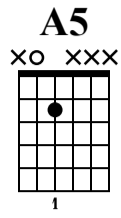

CS: A Dorian (Green Form)

The-Art-of-Guitar.com

Standard tuning

♩ = 69

A5

od. guit.

Musical notation for measures 1 and 2. Treble clef, key signature of one sharp (F#), 4/4 time. Measure 1 starts with a first ending bracket. Tablature below shows fret numbers for strings T, A, and B.

Musical notation for measures 3 and 4. Treble clef, key signature of one sharp (F#), 4/4 time. Tablature below shows fret numbers for strings T, A, and B.

Musical notation for measures 5 and 6. Treble clef, key signature of one sharp (F#), 4/4 time. Measure 5 includes a half note bend (1/2) and a full note bend. Measure 6 includes a half note bend (1/2) and a full note bend. Tablature below shows fret numbers and bend markings.

Musical notation for measures 7 and 8. Treble clef, key signature of one sharp (F#), 4/4 time. Measure 7 includes a slide (sl.) and a half note bend (1/2). Measure 8 includes a full note bend and a slide (sl.). Tablature below shows fret numbers and bend markings.