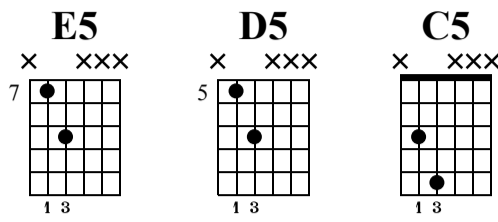

# CS: 70's Rock

The-Art-of-Guitar.com

Standard tuning

♩ = 60

od.guit.

**E5 D5 C5 D5 E5 D5**

1 H H 2 full full full 3 full H

**C5 D5 E5 E5 D5 C5 D5**

4 *sl.* P H H H H full full full

**E5 D5 C5 D5 E5**

7 full H *sl.* P

15 full 12 14 12 14 12 12 14 12 14 12 14 12 14 12 15 12