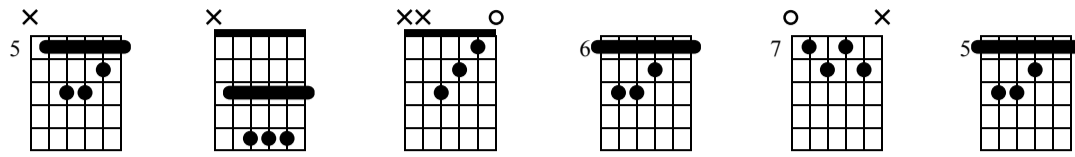

CS: 2nd Form Minor Scale (70's Dance)

Key of Dm
The Art of Guitar

Standard tuning

♩ = 85

od.guit.

Dm **Gm** **C**

Musical notation for the first system. Treble clef, 4/4 time signature. Chords: Dm (1), Gm (2), C (3). TAB: 5 6 | 5 6 | 8 6 5 7 5 5.

Fmaj7 **B^b** **E^ø**

Musical notation for the second system. Treble clef, 4/4 time signature. Chords: Fmaj7 (4), Bb (5), Eø (6). TAB: 8 7 | 6 8 6 5 6 5 | 6 8 6 5 6 5 | 5 7 5 | 7 8 7 5 7 5 | 7 8 7.

A

Musical notation for the third system. Treble clef, 4/4 time signature. Chord: A (7). TAB: 7 | 5 | 5 8 6 5.